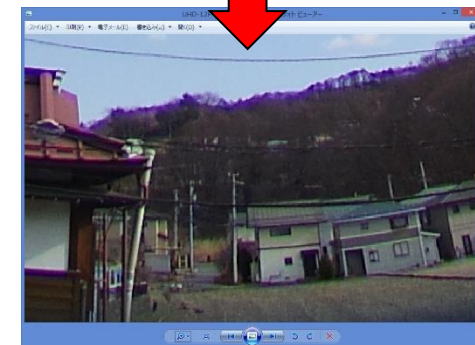

Comparison with other fisheye camera

【Normal Fisheye lens camera】
3 Mpixel

【FRIP lens】
3 Mpixel

【NUD360-F】 12 Mpixel

Image height is compressed in the fringe area.

Even with FRIP lens, the image at the fringe area is not sufficiently clear.

Very clear at 100 m ahead in all 360° directions.